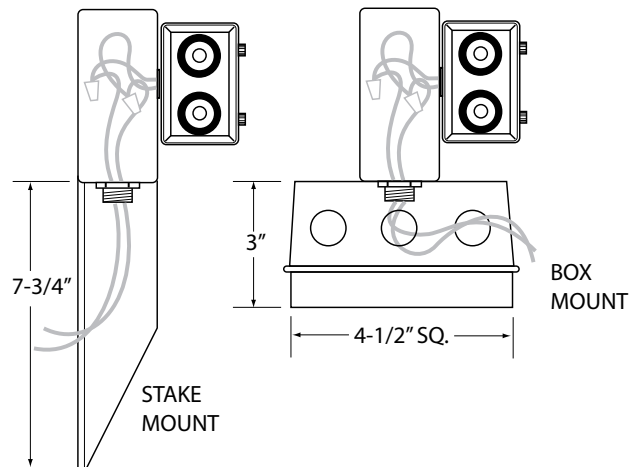

Lamping: 3 Watt LED

Type: / Project:

Cat. No: DL-190 LED (Lunar V Stake Mount) - ____ - ____ - ____

DL-192 LED (Lunar V Box Mount) - ____ - ____ - ____

Date:

Fixture Description:

The LUNAR SERIES has been designed to provide discreet energy saving 3W LED accent illumination. Made from solid brass, they are extremely durable and compact, allowing them to provide maximum controlled adjustable aim illumination in a small decorative housing. The fixtures are available in many hand etched metal finishes. These finishes age gracefully as the brass fixture weathers naturally in the landscape environment. A dual lightsource version is available (see spec sheet for DL-191-LED Lunar V - 2 light).

Specifications:

Construction: Solid brass construction with optional lenses and light control accessories. Also available as a canopy mount or ground mount accent light (see spec sheet for DL-133-LED Lunar III).

Lamp:

2 - 3 watt 12 volt LED 2700K (other color temps available).

Elec. Requirements: Requires remote 12 volt source.

Mountings: 1/2" NPT, box mount, stake mount

Labels:

ETL Listed Damp Location - Conforms to UL1598, Certified Canada CSA 22.2

Options:

Diffusers: Diffusion and linear lens.

See ordering chart below.

WARNING: Solid state transformers may not be compatible with our LED products.

Recommended power supplies: Use either approved magnetic transformers or approved LED electronic drivers.

Cat. Number	Description
DL-190 LED	Lunar V for LED lamping - stake mount
DL-192 LED	Lunar V for LED lamping - box mount
DL-224	Honeycomb Louver
DL-226	Diffusion Lens
DL-227	Linear Lens
DL-228	Clear Lens

Finishes: 1) Verdè 2) Satin Nickel 3) Copper Bronze 4) White* 5) Ancient Bronze 6) Brass Bronze 7) Custom 8) Copper Plate 9) Ancient Verdè 10) Grey Broze 11) Rust Brown* 12) Black* 13) Pewter

Lamps: 3W LED 2700K Flood
* Powder coat finish

To Form a Catalog Number:	Part No.	Lens 1	Lens 2	Finish
	DL-102	228	226	5
Which Specifies:	DL-190 LED Stake Mount	Clear Lens	Diffusion Lens	Ancient Bronze