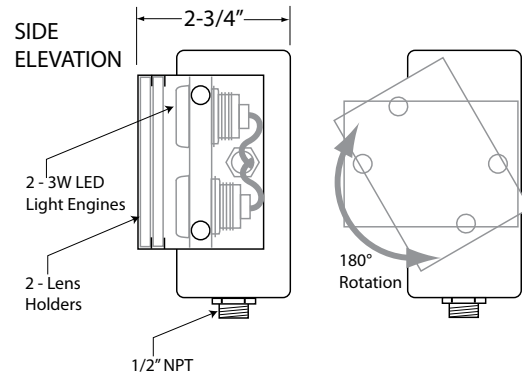

Lamping: 3 Watt LED

Type: / Project:

Cat. No: DL-190 LED (Lunar V Stake Mount) - ____ - ____ - ____

DL-192 LED (Lunar V Box Mount) - ____ - ____ - ____

Date:

Fixture Description:

The LUNAR SERIES has been designed to provide discreet energy saving 3W LED accent illumination. Made from solid brass, they are extremely durable and compact, allowing them to provide maximum controlled adjustable aim illumination in a small decorative housing. The fixtures are available in many hand etched metal finishes. These finishes age gracefully as the brass fixture weathers naturally in the landscape environment. A dual lightsource version is available (see spec sheet for DL-191-LED Lunar V - 2 light).

Specifications:

Construction: Solid brass construction with optional lenses and light control accessories. Also available as a canopy mount or ground mount accent light (see spec sheet for DL-133-LED Lunar III).

Lamp:

2 - 3 watt 12 volt LED 2700K (other color temps available).

Elec. Requirements: Requires remote 12 volt source.

Mountings: 1/2" NPT, box mount, stake mount

Labels:

ETL Listed Damp Location - Conforms to UL1598, Certified Canada CSA 22.2

Options:

Diffusers: Diffusion and linear lens.

See ordering chart below.

WARNING: Solid state transformers may not be compatible with our LED products.

Recommended power supplies: Use either approved magnetic transformers or approved LED electronic drivers.

Cat. Number	Description
DL-190 LED	Lunar V for LED lamping - stake mount
DL-192 LED	Lunar V for LED lamping - box mount
DL-224	Honeycomb Louver
DL-226	Diffusion Lens
DL-227	Linear Lens
DL-228	Clear Lens

Finishes: 1) Verdè 2) Satin Nickel 3) Copper Bronze 4) White* 5) Ancient Bronze 6) Brass Bronze 7) Custom 8) Copper Plate 9) Ancient Verdè 10) Grey Broze 11) Rust Brown* 12) Black* 13) Pewter

Lamps: 3W LED 2700K Flood
* Powder coat finish

To Form a Catalog Number:	Part No.	Lens 1	Lens 2	Finish
	DL-102	228	226	5
Which Specifies:	DL-190 LED Stake Mount	Clear Lens	Diffusion Lens	Ancient Bronze