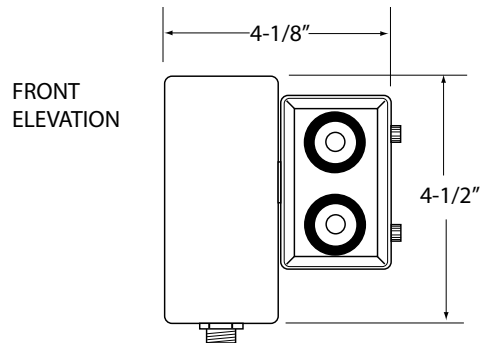

Lamping: 3 Watt LED

Type: / Project:

Cat. No: DL-190 LED (Lunar V Stake Mount) - ____ - ____ - ____

DL-192 LED (Lunar V Box Mount) - ____ - ____ - ____

Date:

Fixture Description:

The LUNAR SERIES has been designed to provide discreet energy saving 3W LED accent illumination. Made from solid brass, they are extremely durable and compact, allowing them to provide maximum controlled adjustable aim illumination in a small decorative housing. The fixtures are available in many hand etched metal finishes. These finishes age gracefully as the brass fixture weathers naturally in the landscape environment. A dual lightsource version is available (see spec sheet for DL-191-LED Lunar V - 2 light).

Specifications:

Construction: Solid brass construction with optional lenses and light control accessories. Also available as a canopy mount or ground mount accent light (see spec sheet for DL-133-LED Lunar III).

Lamp:

2 - 3 watt 12 volt LED 2700K (other color temps available).

Elec. Requirements: Requires remote 12 volt source.

Mountings: 1/2" NPT, box mount, stake mount

Labels:

ETL Listed Damp Location - Conforms to UL1598, Certified Canada CSA 22.2

Options:

Diffusers: Diffusion and linear lens.

See ordering chart below.

WARNING: Solid state transformers may not be compatible with our LED products.

Recommended power supplies: Use either approved magnetic transformers or approved LED electronic drivers.

Cat. Number	Description
DL-190 LED	Lunar V for LED lamping - stake mount
DL-192 LED	Lunar V for LED lamping - box mount
DL-224	Honeycomb Louver
DL-226	Diffusion Lens
DL-227	Linear Lens
DL-228	Clear Lens

Finishes: 1) Verdè 2) Satin Nickel 3) Copper Bronze 4) White* 5) Ancient Bronze 6) Brass Bronze 7) Custom 8) Copper Plate 9) Ancient Verdè 10) Grey Broze 11) Rust Brown* 12) Black* 13) Pewter

Lamps: 3W LED 2700K Flood
* Powder coat finish

To Form a Catalog Number:	Part No.	Lens 1	Lens 2	Finish
	DL-102	228	226	5
Which Specifies:	DL-190 LED Stake Mount	Clear Lens	Diffusion Lens	Ancient Bronze